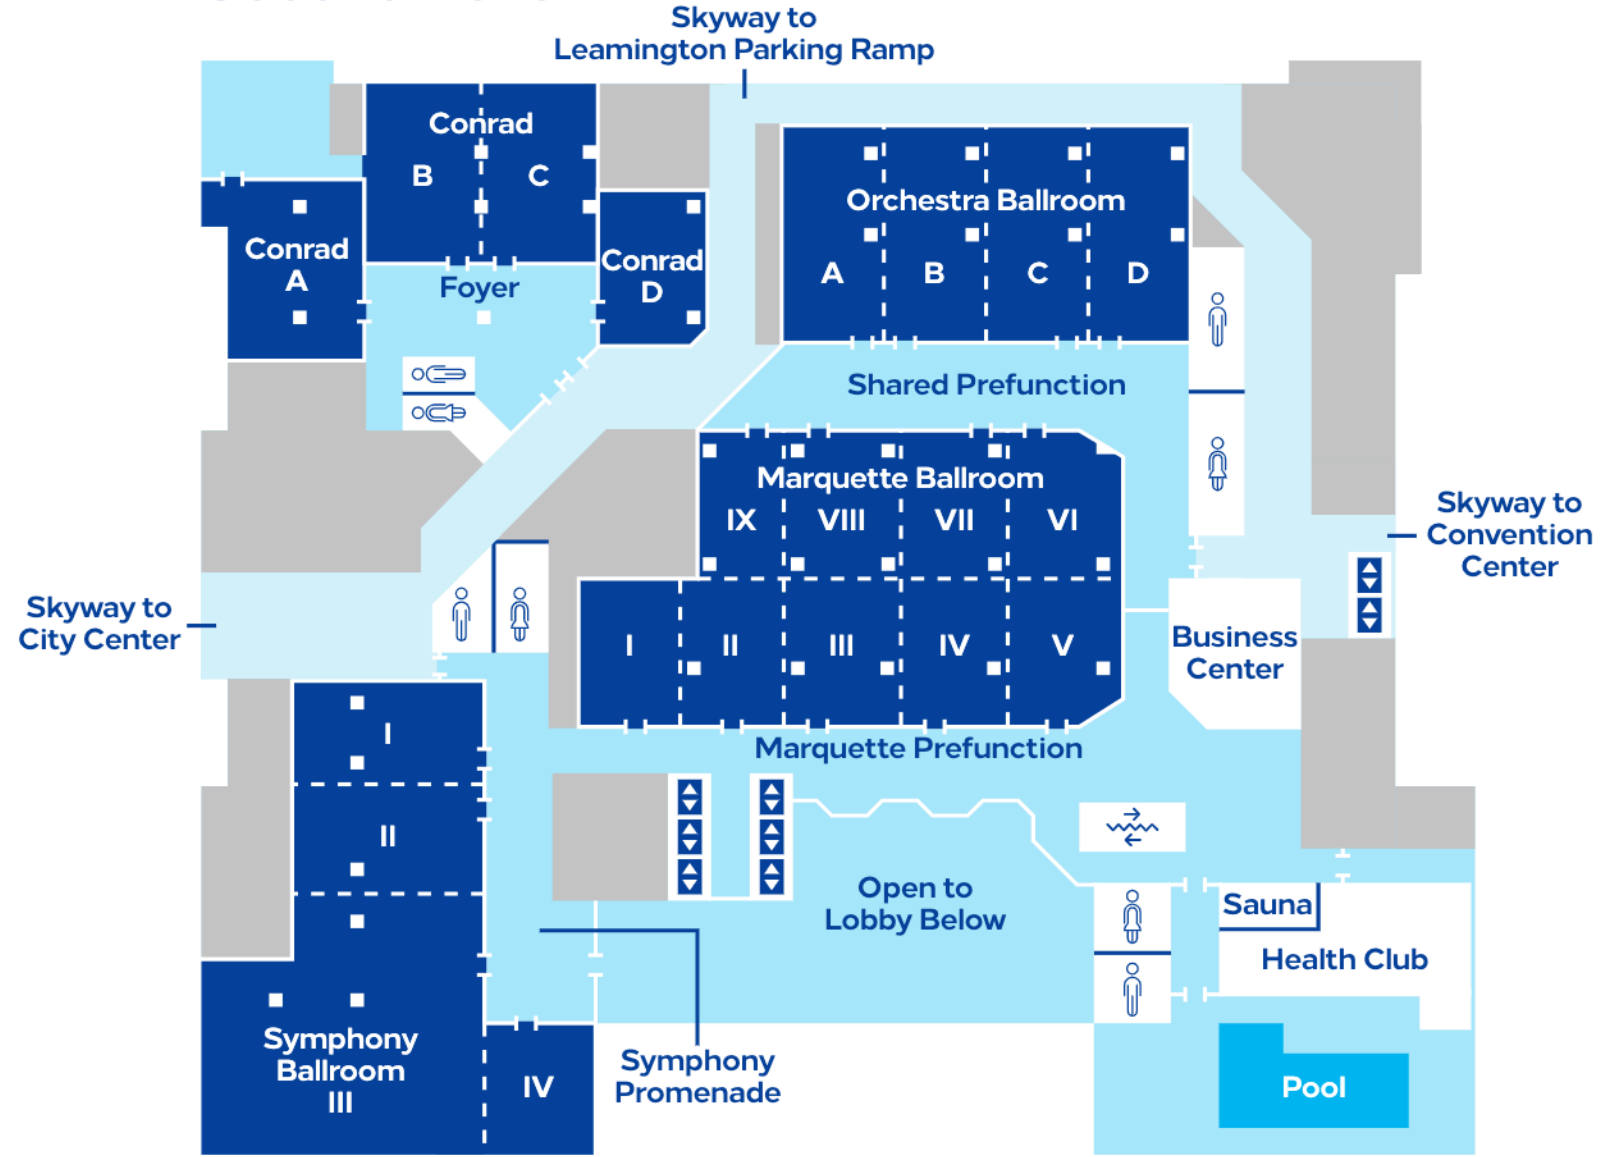

FLOOR MAP KEY

- Meeting/Conference Rooms
- Amenities
- Public Space
- Private
- Outdoor Space
- ⬆️⬆️⬆️ Stairs and Escalators
- ♿️ Elevators

Lobby Level

FLOOR MAP KEY

- Meeting/Conference Rooms
- Amenities
- Public Space
- Private
- Outdoor Space
- Skywalk
- ⬆️⬆️ Stairs and Escalators
- ⬆️⬆️ Elevators

Second Level

FLOOR MAP KEY

- Meeting/Conference Rooms
- Amenities
- Public Space
- Private
- Outdoor Space
- ⬆️⬆️⬆️ Stairs and Escalators
- 🚪 Elevators

Third Level