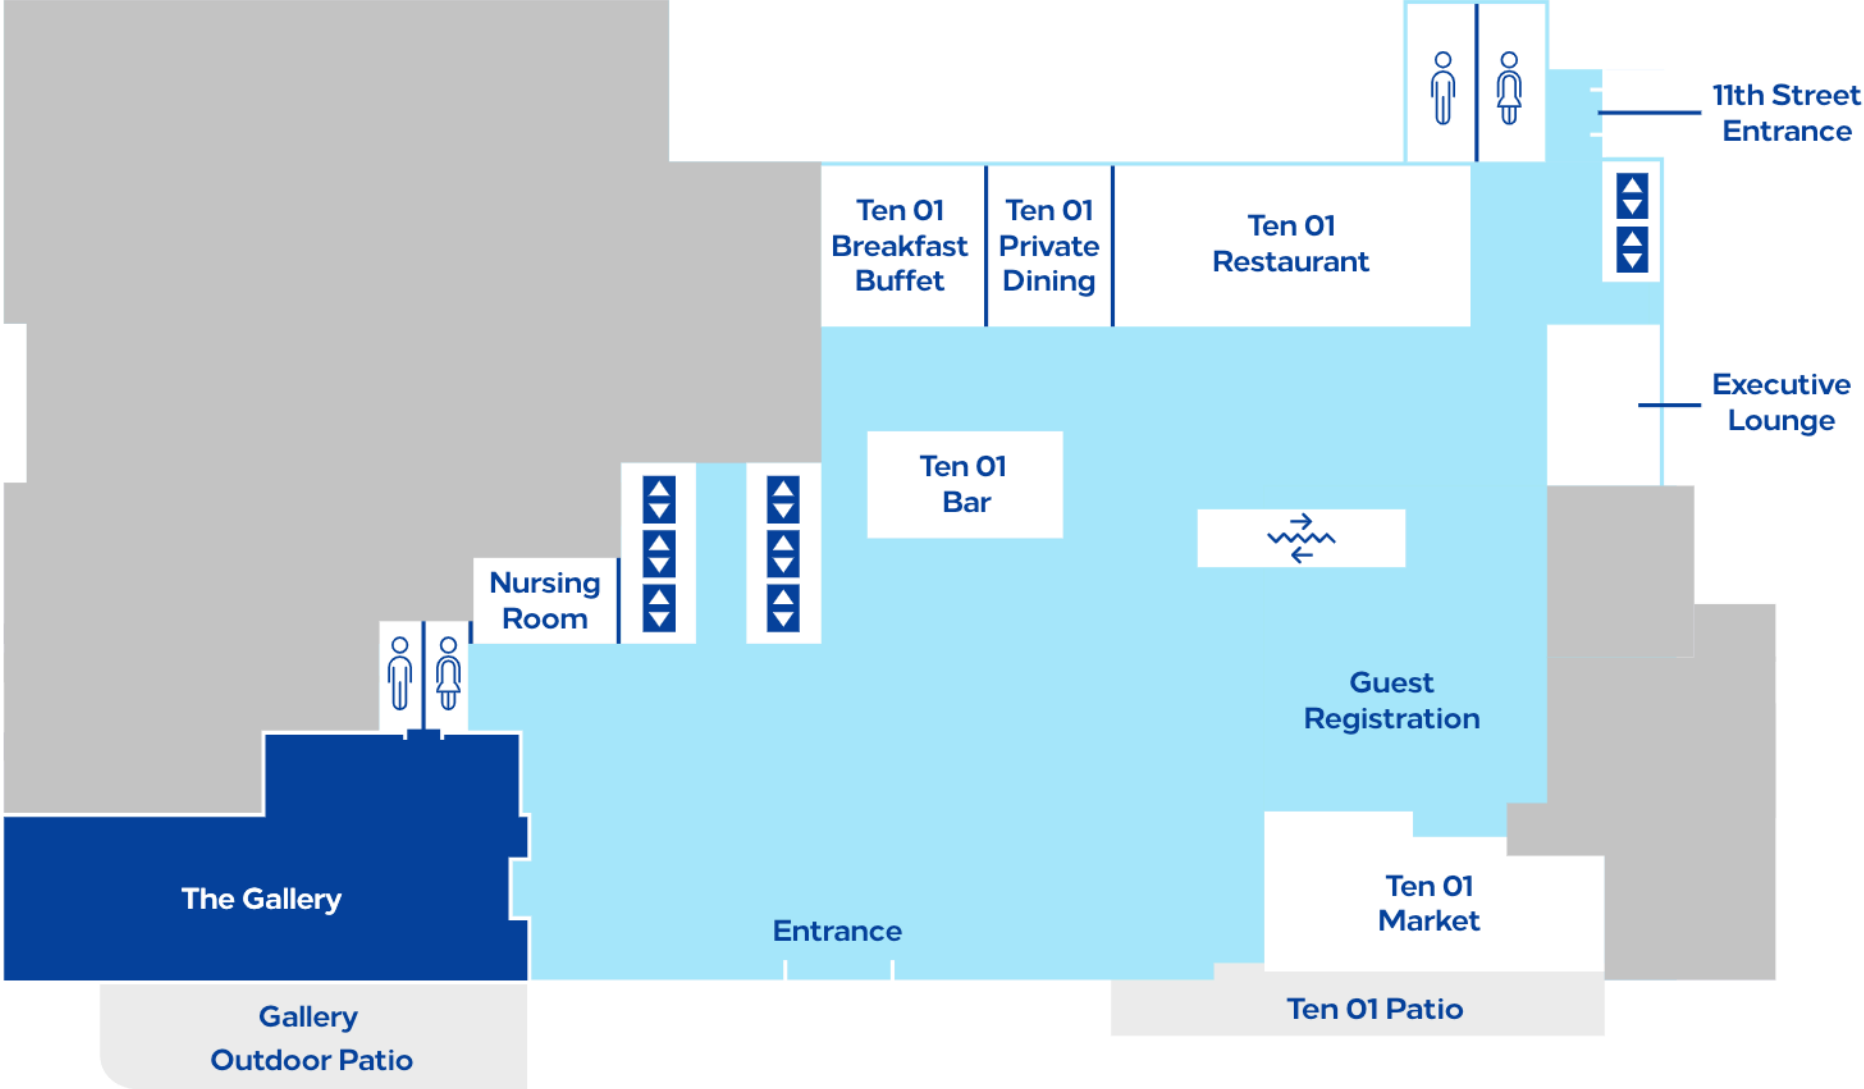

FLOOR MAP KEY

- Meeting/Conference Rooms
- Amenities
- Public Space
- Private
- Outdoor Space
- ⬆️⬆️⬆️ Stairs and Escalators
- ♿️ Elevators

Lobby Level

FLOOR MAP KEY

- Meeting/Conference Rooms
- Amenities
- Public Space
- Private
- Outdoor Space
- Skywalk
- ⬆️⬆️ Stairs and Escalators
- ⬆️⬆️ Elevators

Second Level

FLOOR MAP KEY

- Meeting/Conference Rooms
- Amenities
- Public Space
- Private
- Outdoor Space
- ⬆️⬆️⬆️ Stairs and Escalators
- 🚪 Elevators

Third Level